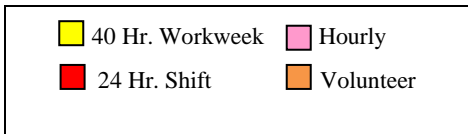

Visalia Fire Department

ORGANIZATIONAL CHART-ALL PERSONNEL

December 9, 2014

Allocated Positions – **Day Shift** : 1 Fire Chief / 1 Admin Support Officer / 1 Training Battalion Chief / 1 Fire Marshal / 2 Fire Inspector / 1 Management Analyst-Safety Officer / 1 Sr. Admin Analyst / 1 Sr .Admin Asst. / 1 Sr. Office Asst. **Shift Staff** : 3 Battalion Chiefs / 21 Captains/ 21 Engineers / 27 Firefighters/FF Paramedics