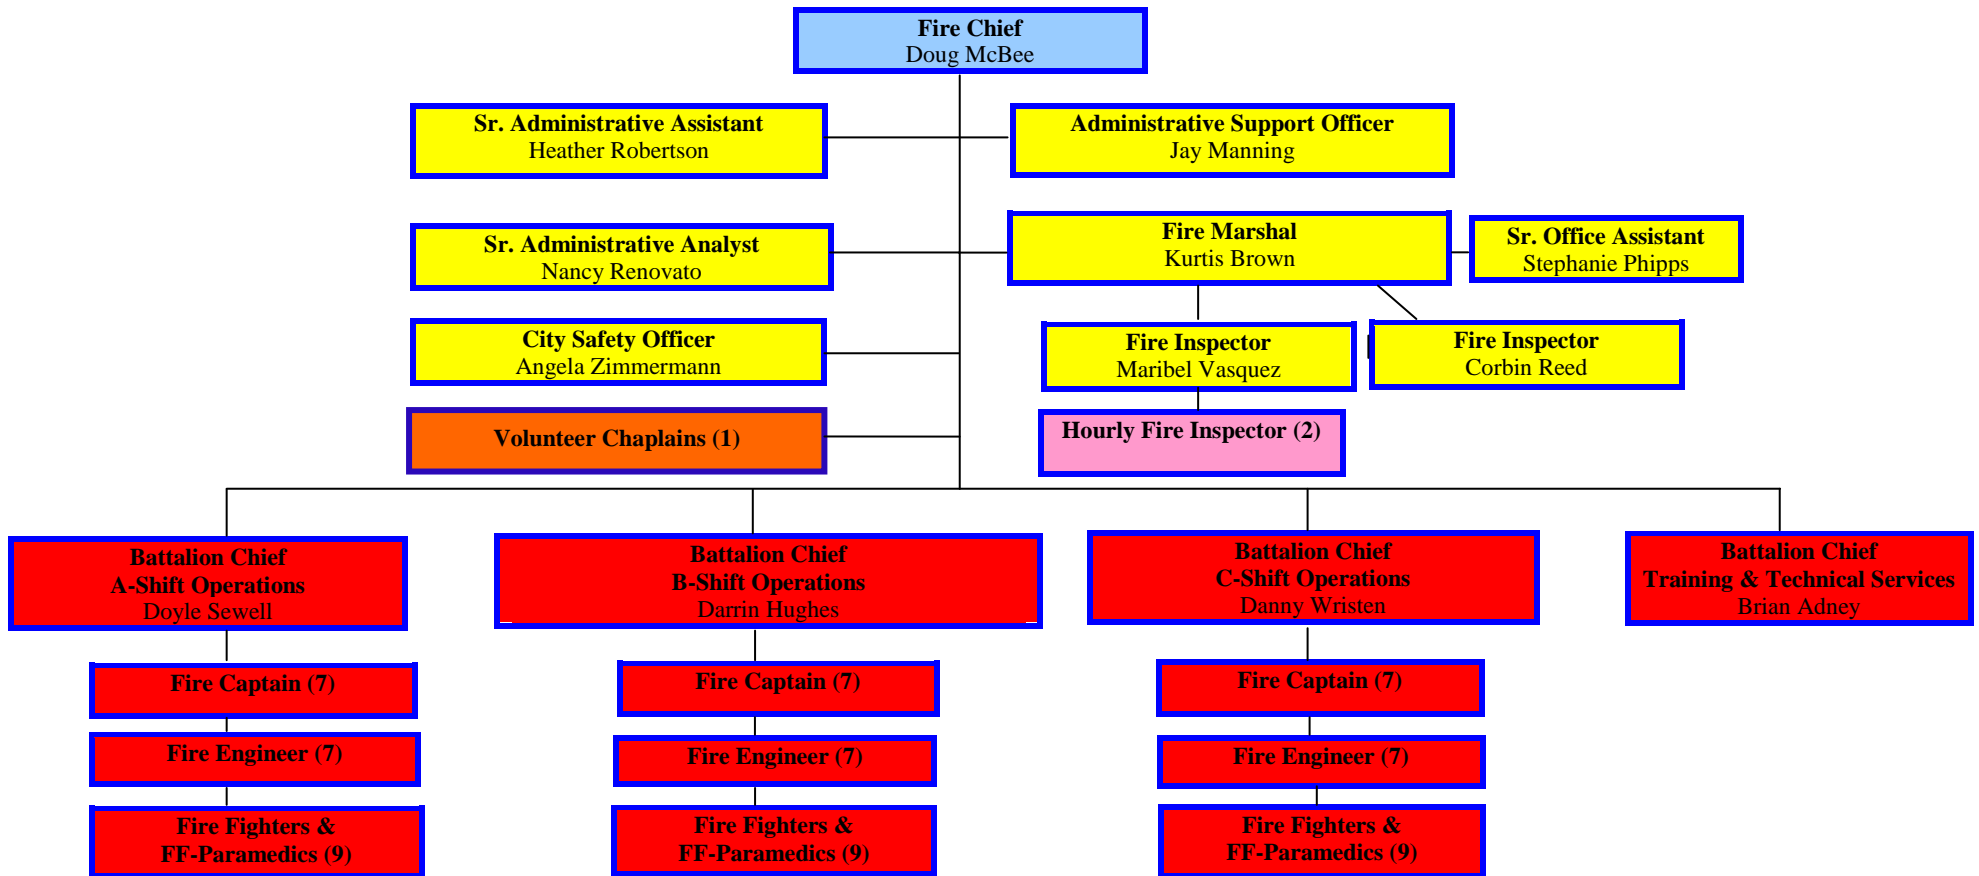

Visalia Fire Department

ORGANIZATIONAL CHART-ALL PERSONNEL

December 9, 2014

Allocated Positions – **Day Shift** : 1 Fire Chief / 1 Admin Support Officer / 1 Training Battalion Chief / 1 Fire Marshal / 2 Fire Inspector / 1 Management Analyst-Safety Officer / 1 Sr. Admin Analyst / 1 Sr .Admin Asst. / 1 Sr. Office Asst. **Shift Staff** : 3 Battalion Chiefs / 21 Captains/ 21 Engineers / 27 Firefighters/FF Paramedics